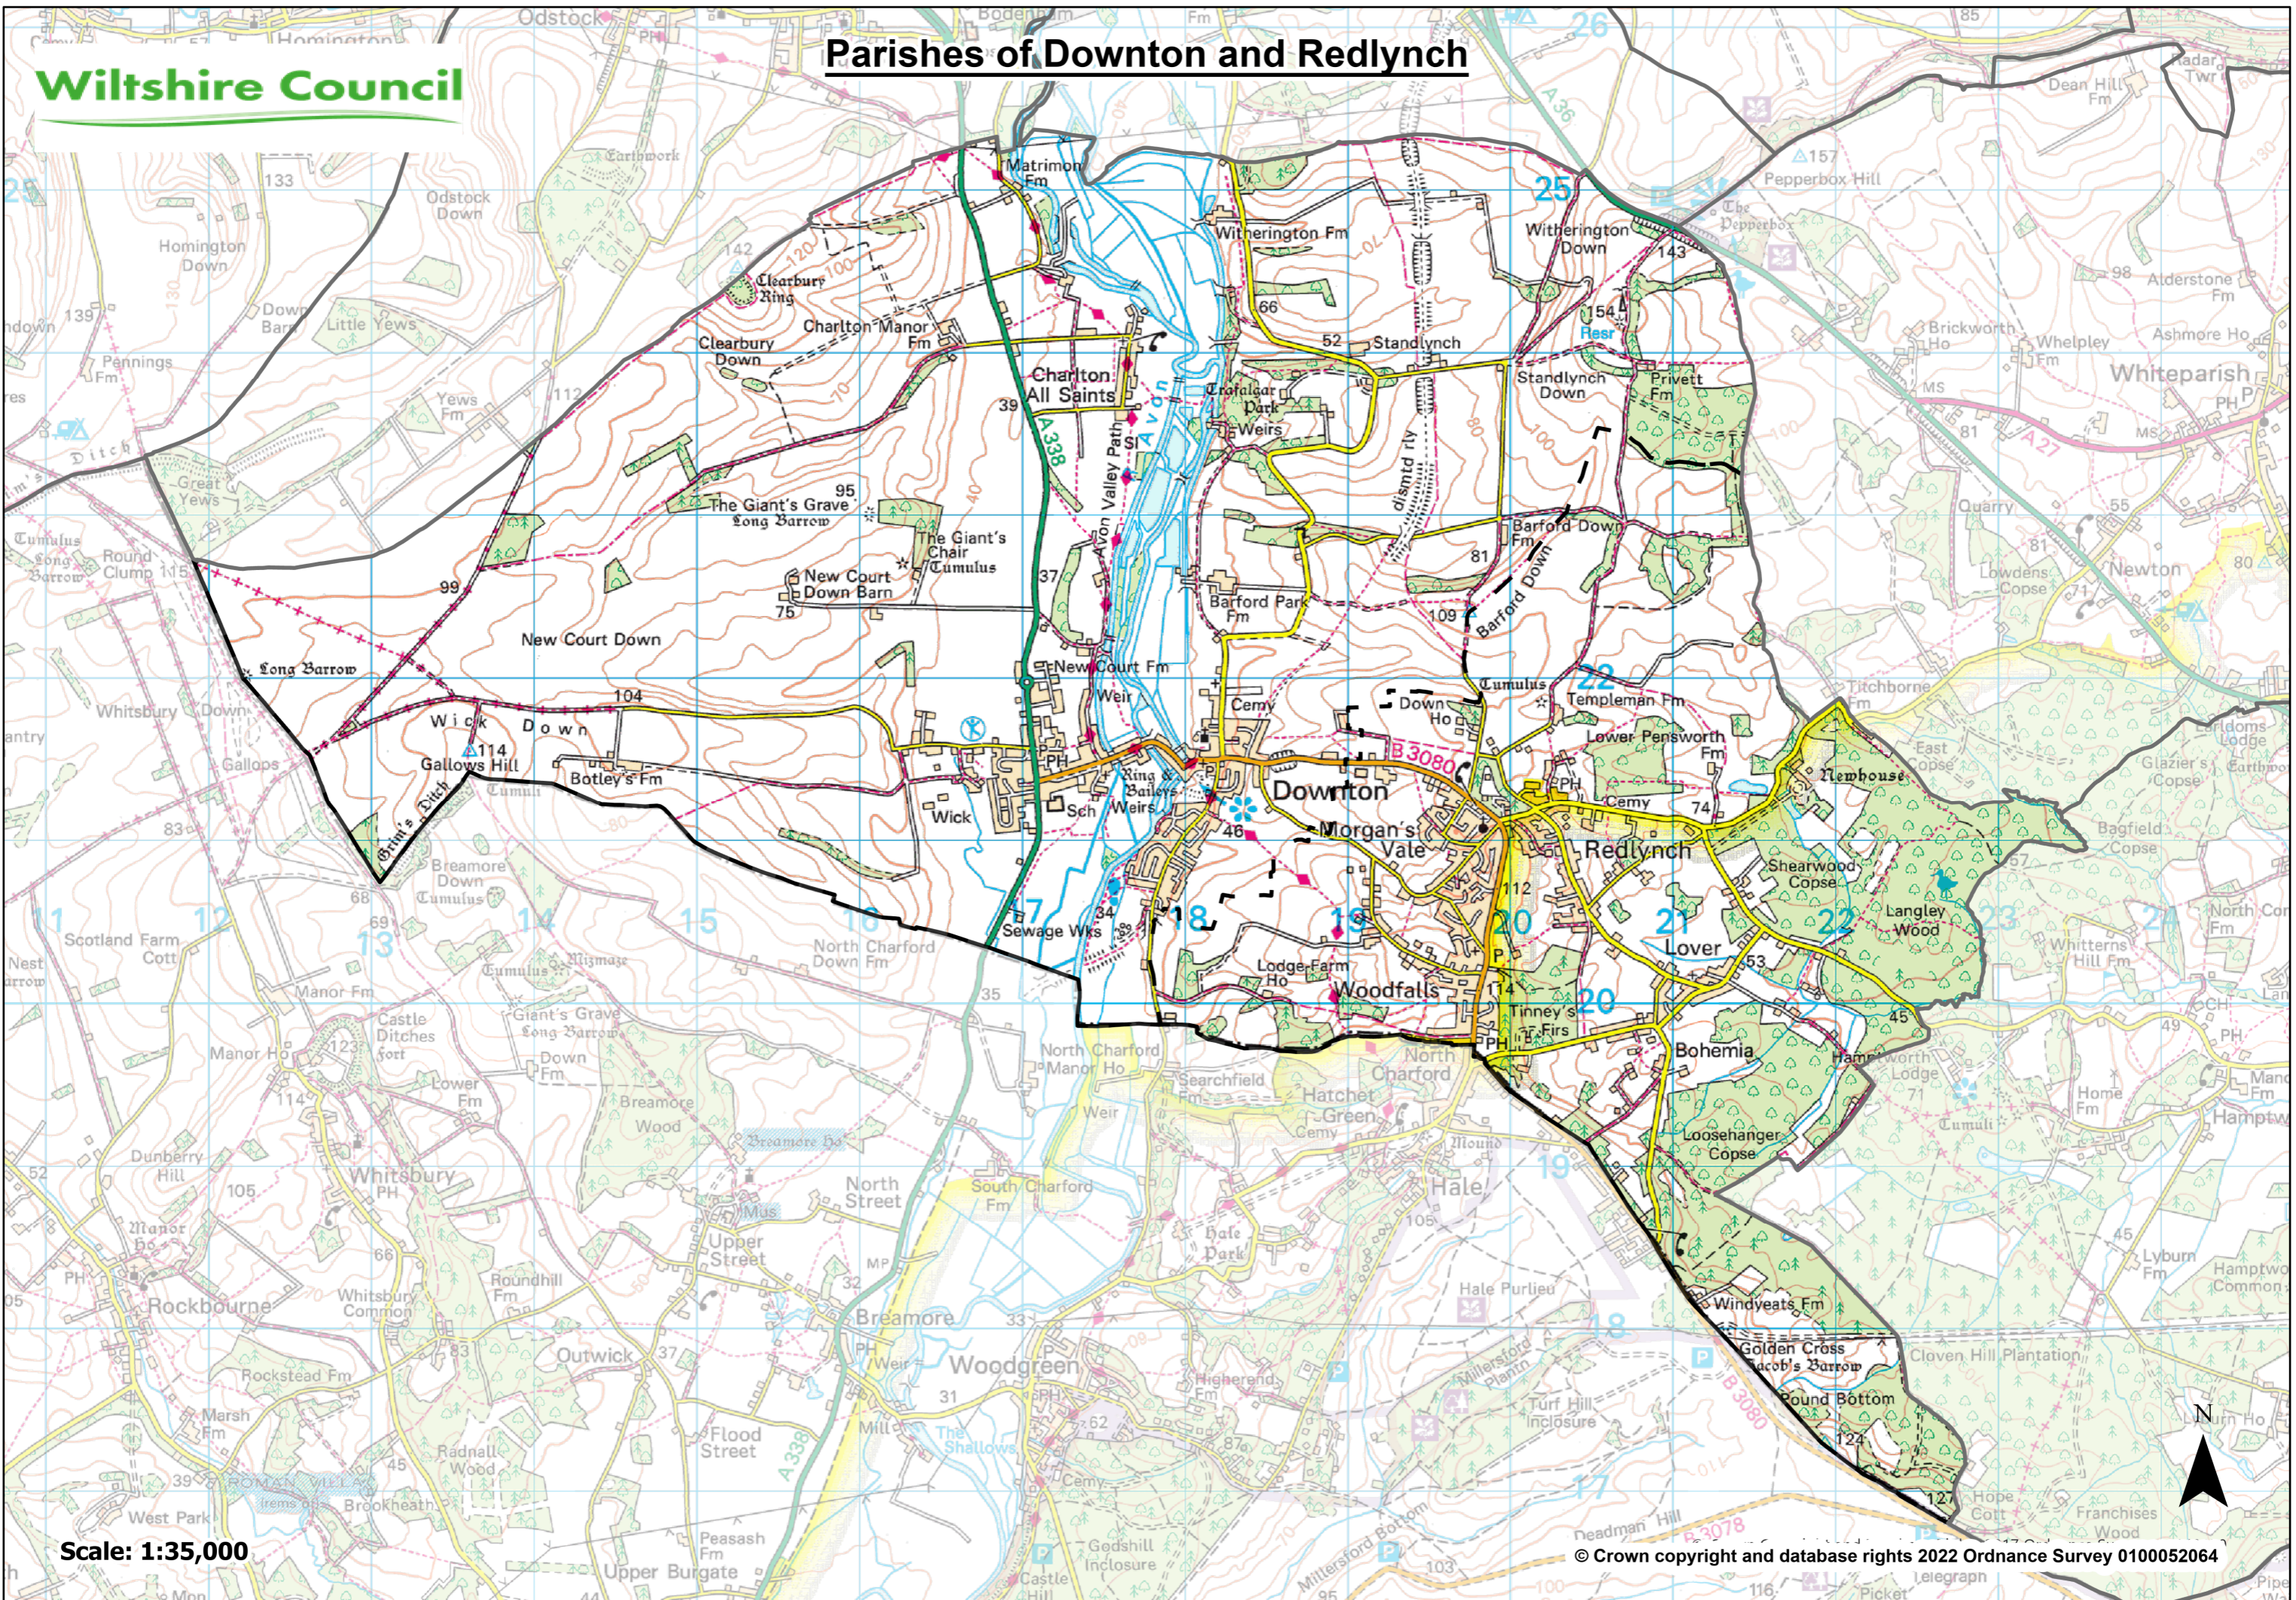

Parishes of Downton and Redlynch

Scale: 1:35,000