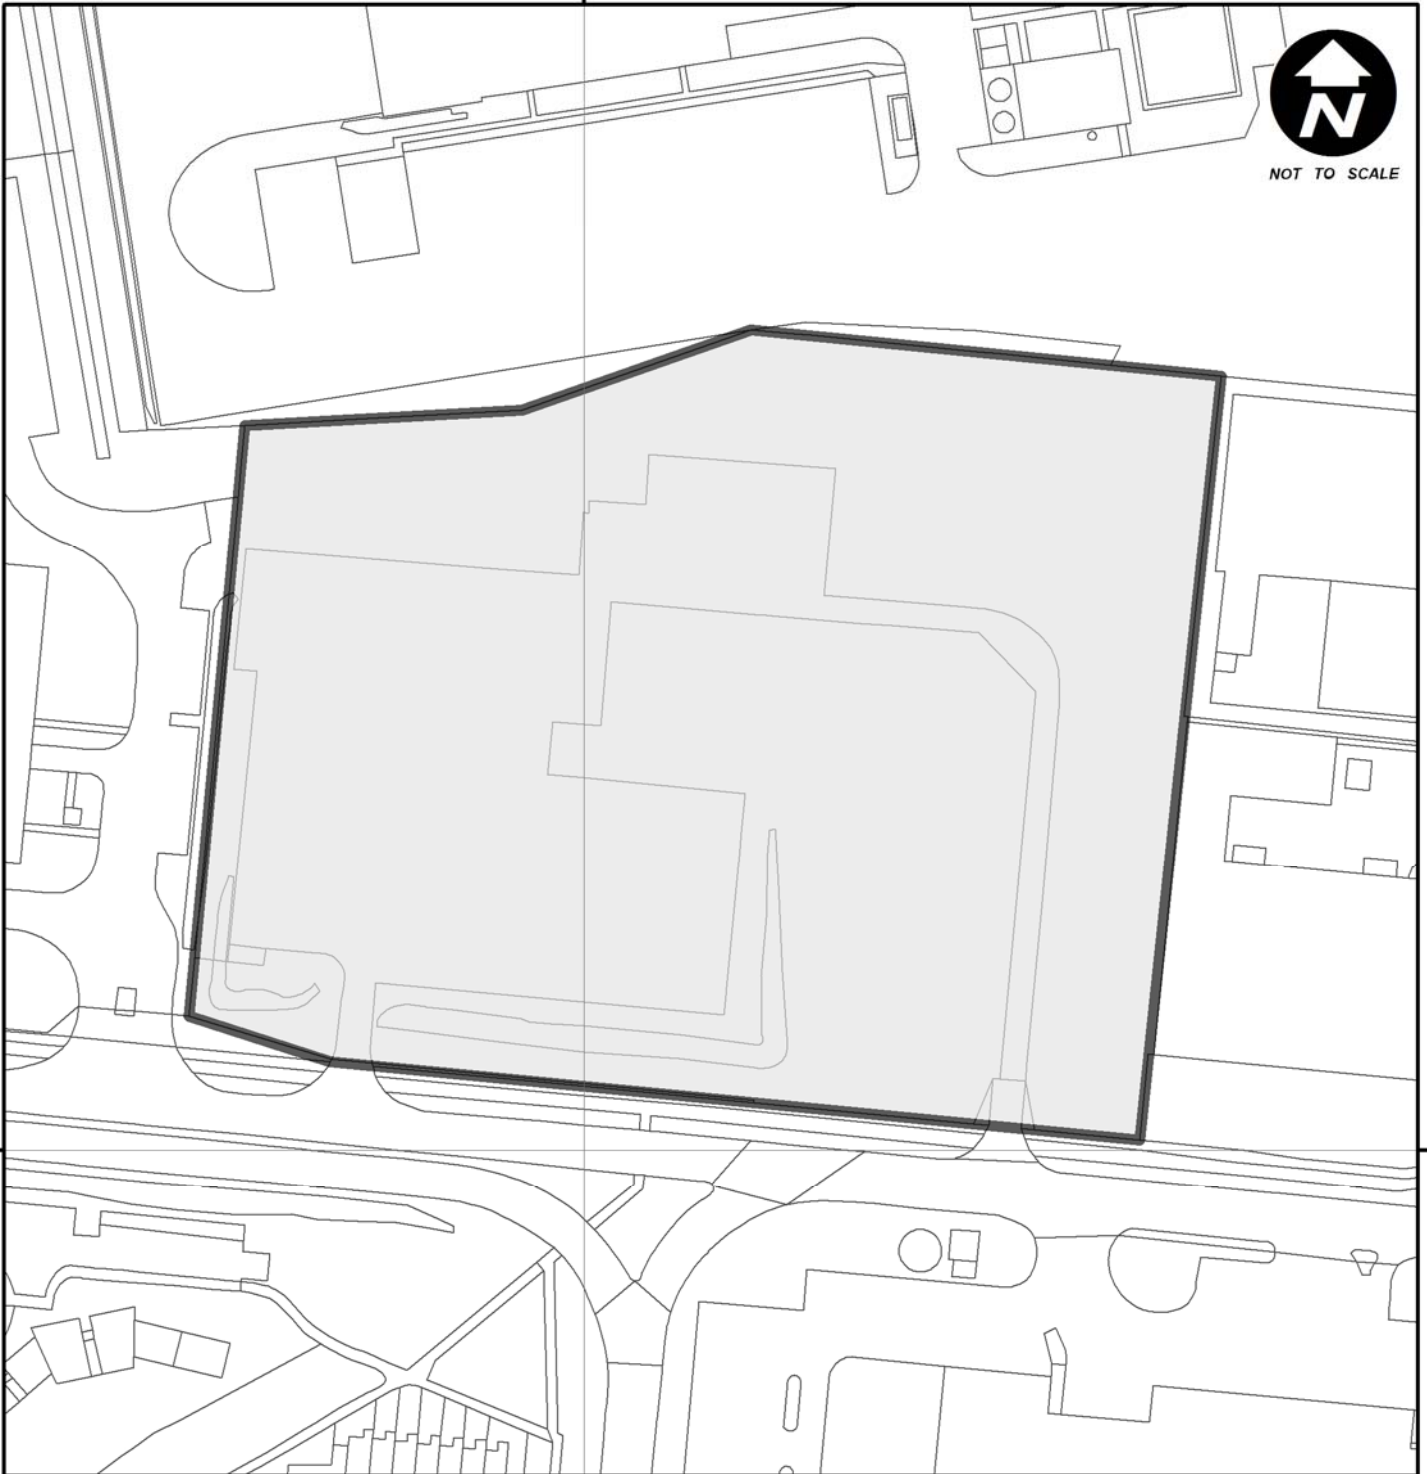

419000 000000

NOT TO SCALE

184000 000000

184000 000000

419000 000000

# **Inset map SBC6**

Land within Dorcan  
Industrial Estate,  
Swindon