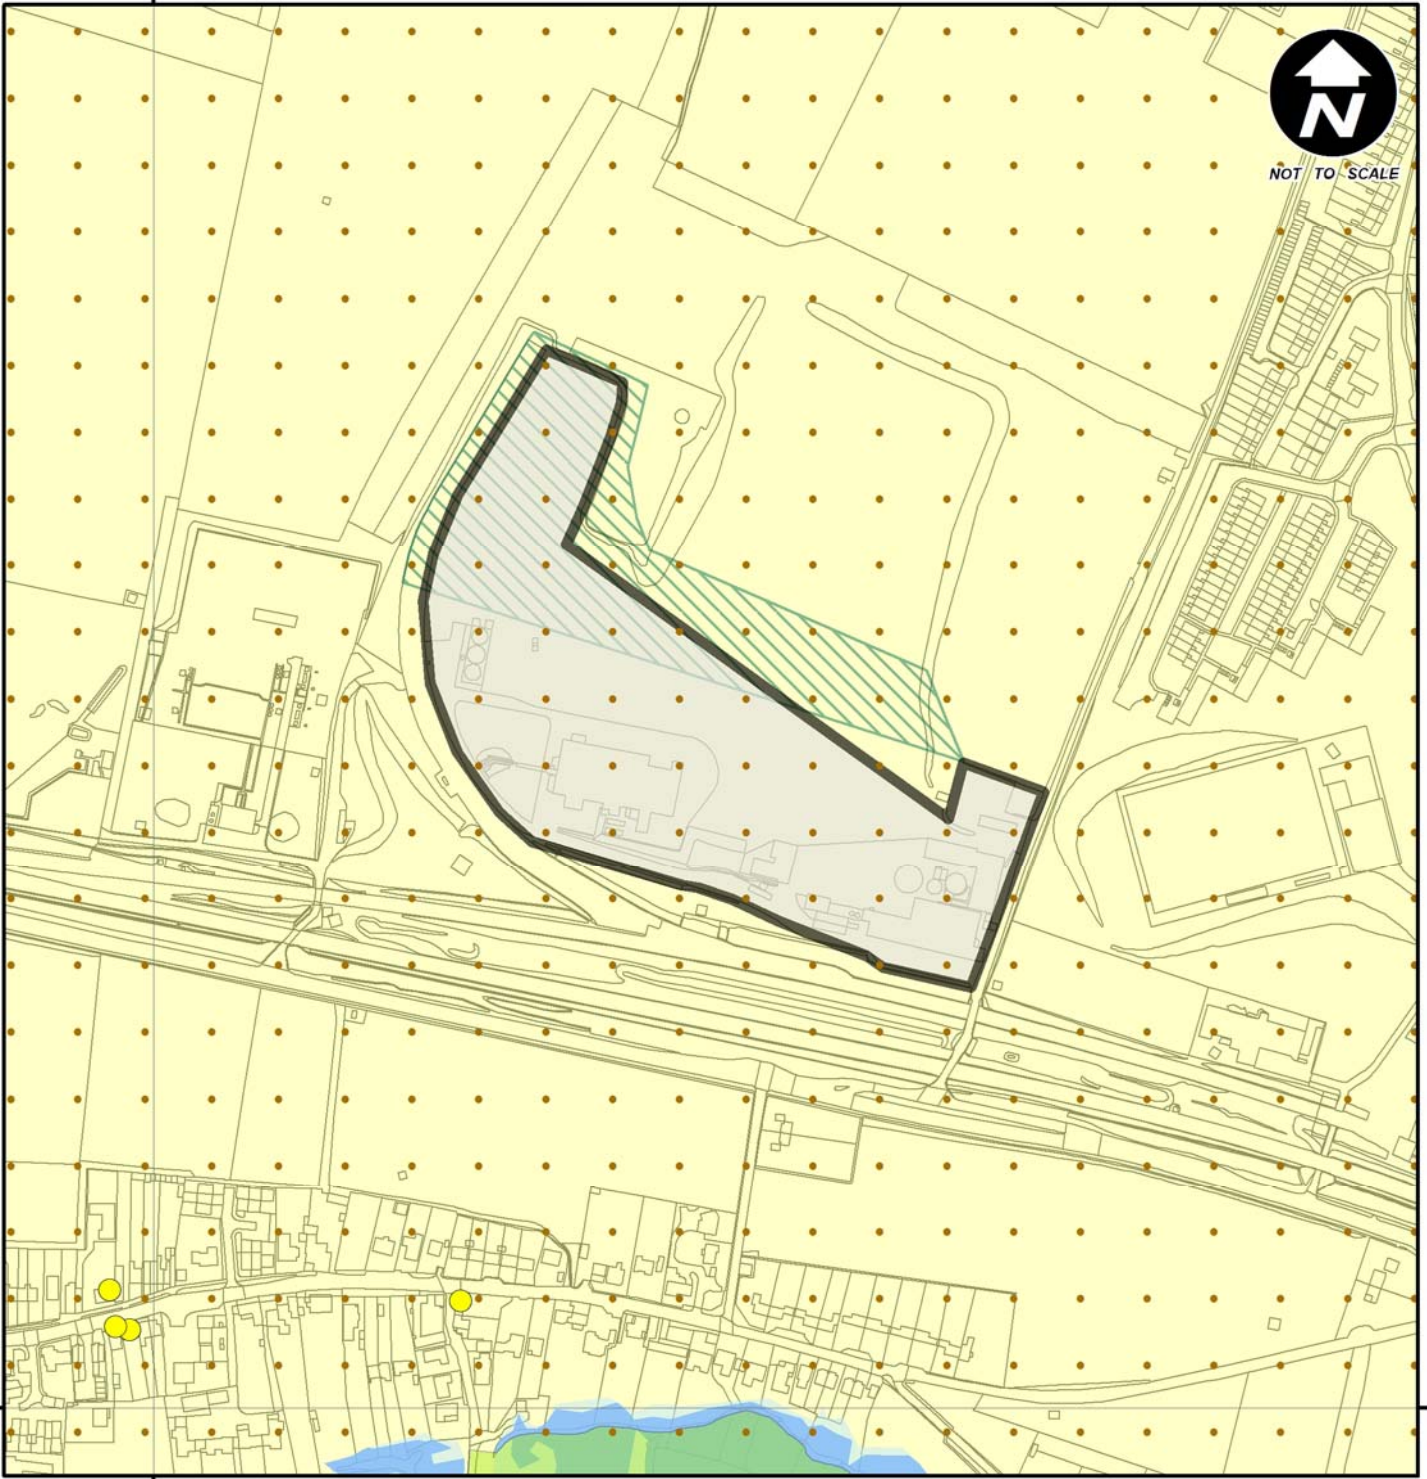

411000 000000

131000 000000

131000 000000

411000 000000

Inset map S4

Former Imerys Quarry, Quidhampton