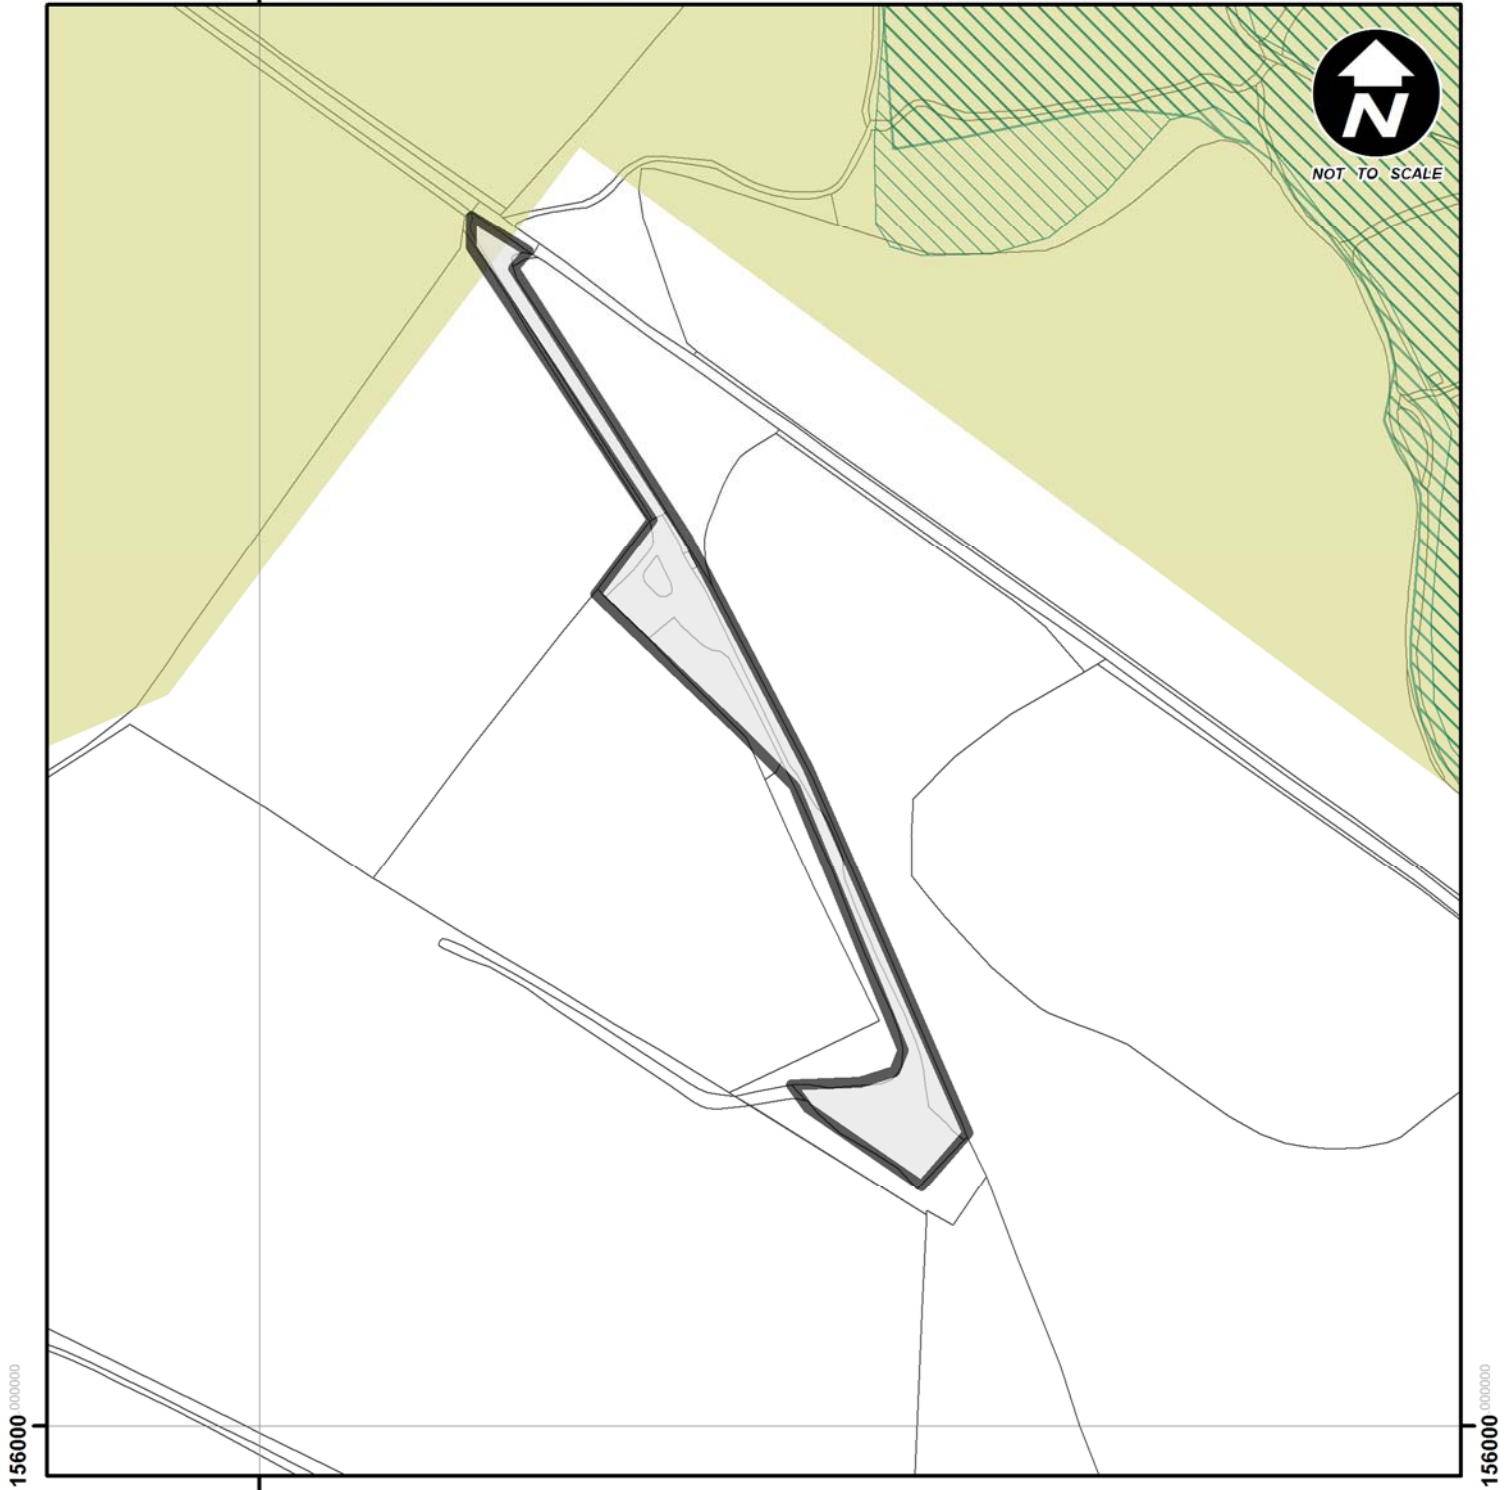

419000 000000

156000 000000

419000 000000

156000 000000

# Inset map E4

## Everleigh Waste Management Facility, Everleigh