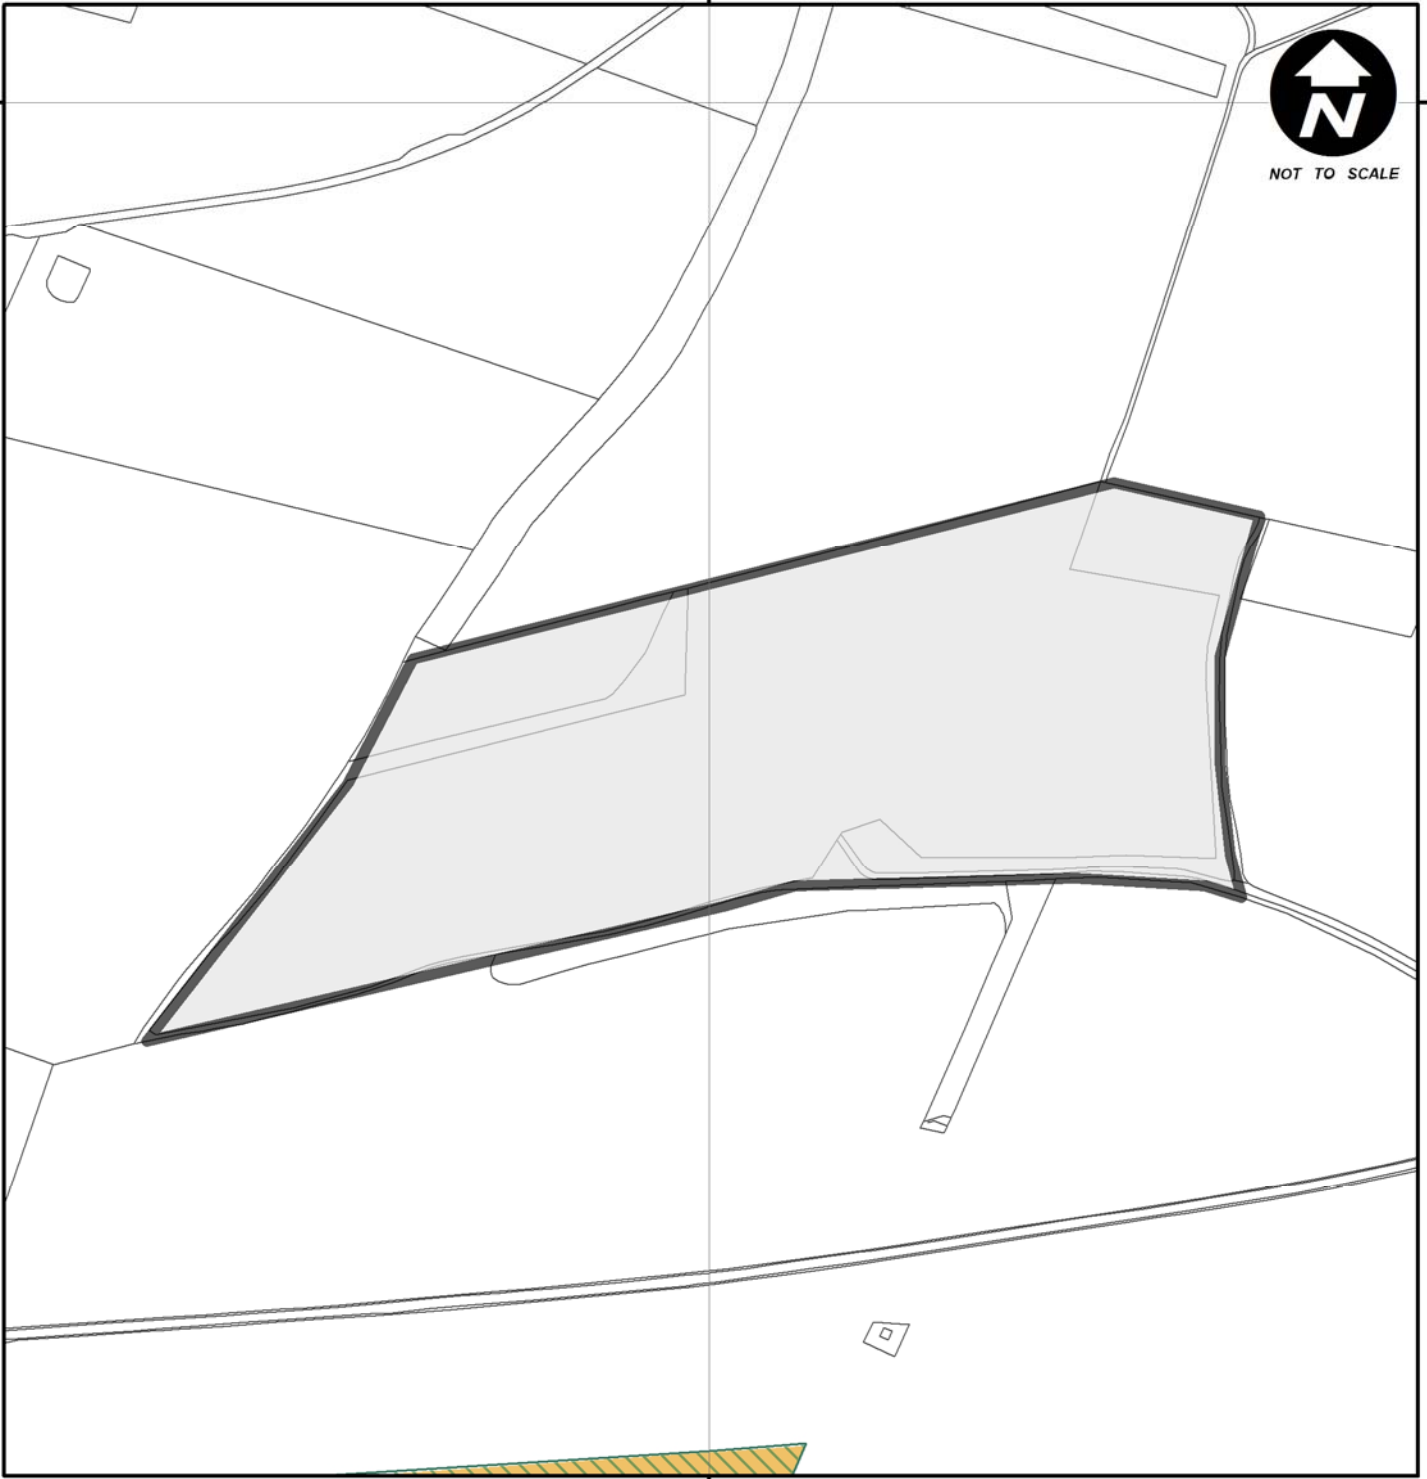

397000 000000

144000 000000

144000 000000

NOT TO SCALE

397000 000000

Inset map W8

Land at Valley Farm, Chitterne