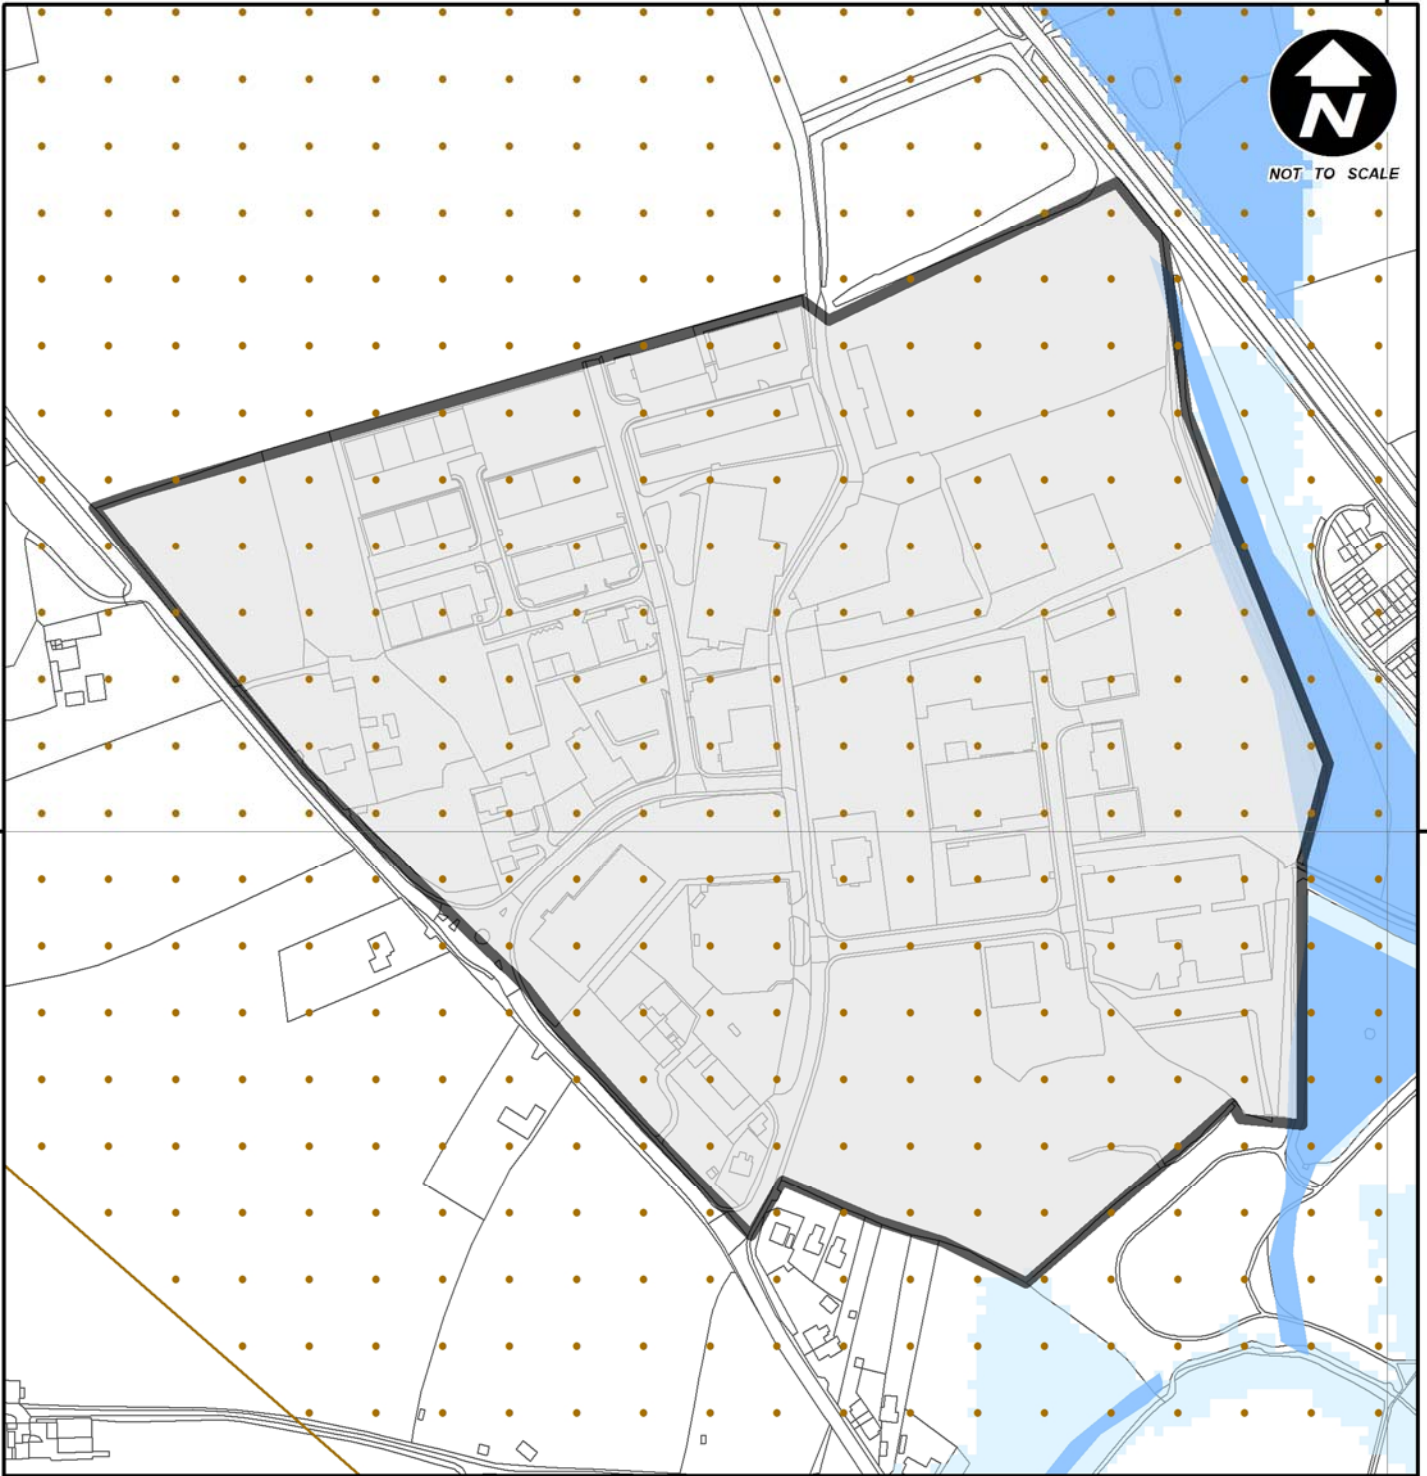

NOT TO SCALE

146000 000000

146000 000000

Inset map W7

Warminster Business Park, Warminster