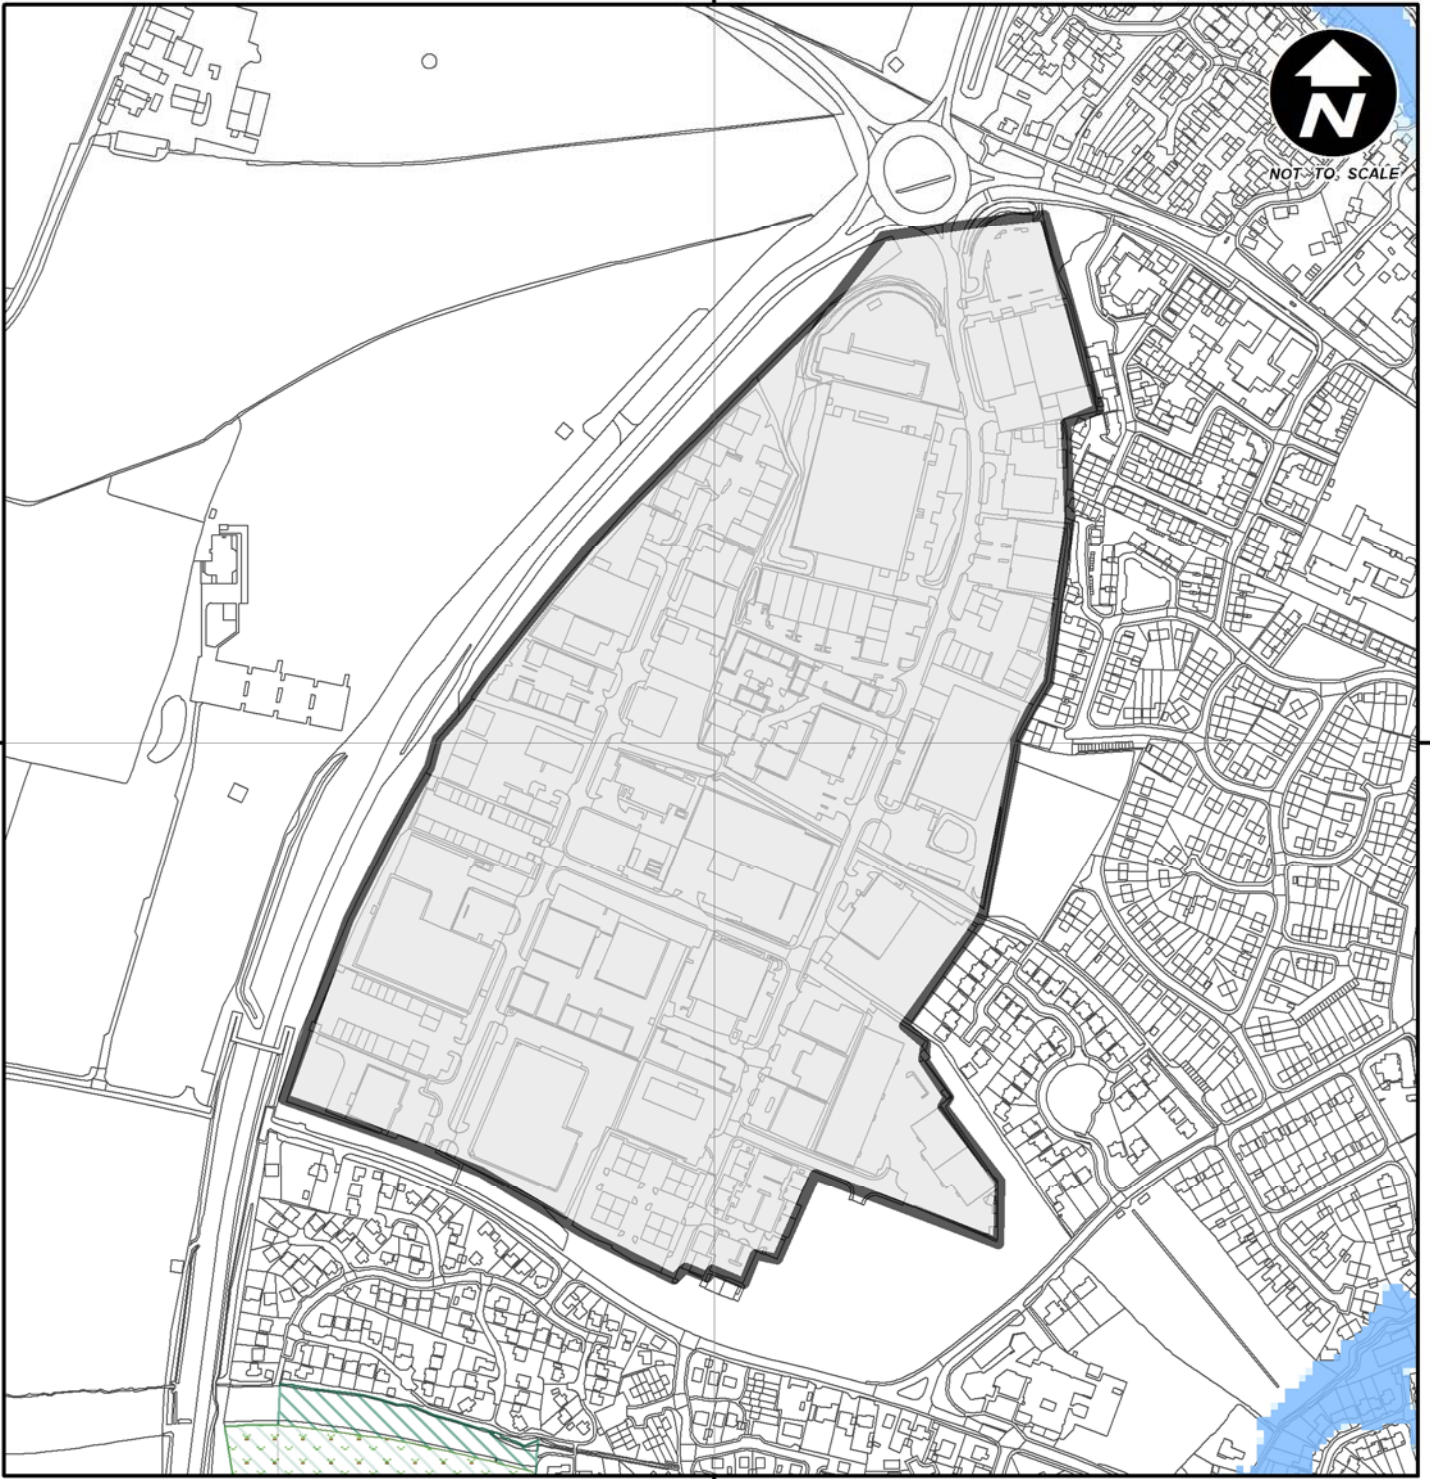

390000 000000

390000 000000

Inset map N9

Bumpers Farm
Industrial Estate,
Chippenham